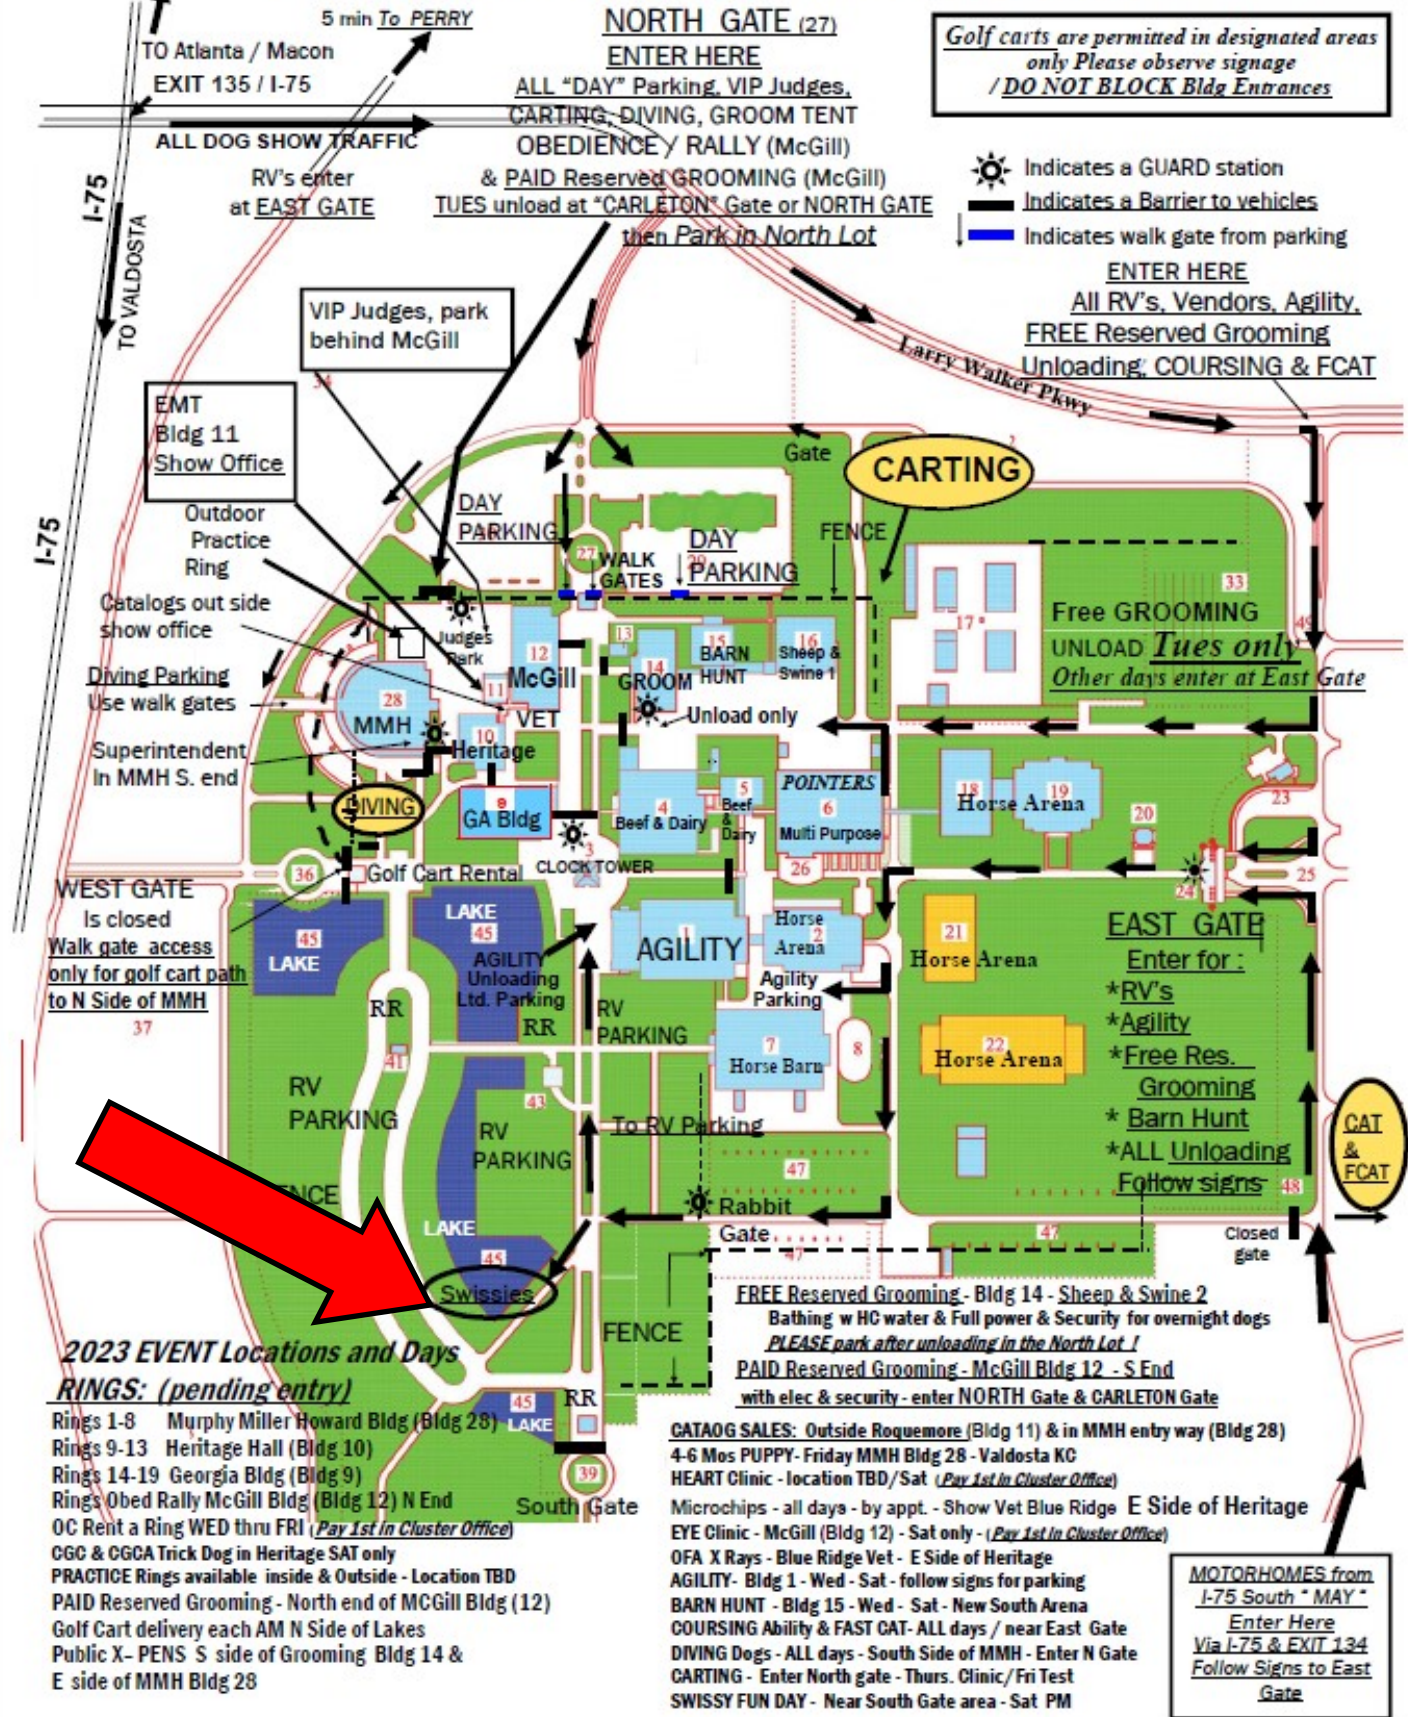

Georgia National Fairgrounds and Agricenter

Golf carts are permitted in designated areas only Please observe signage / DO NOT BLOCK Bldg Entrances

☀ Indicates a GUARD station
— Indicates a Barrier to vehicles
— Indicates walk gate from parking

ENTER HERE
All RV's, Vendors, Agility,
FREE Reserved Grooming
Unloading, COURSING & FCAT

Free GROOMING
UNLOAD *Tues only*
Other days enter at East Gate

EAST GATE
Enter for :
*RV's
*Agility
*Free Res. Grooming
*Barn Hunt
*ALL Unloading
Follow signs

2023 EVENT Locations and Days
RINGS: (pending entry)
Rings 1-8 Murphy Miller Howard Bldg (Bldg 28)
Rings 9-13 Heritage Hall (Bldg 10)
Rings 14-19 Georgia Bldg (Bldg 9)
Rings Obed Rally McGill Bldg (Bldg 12) N End
OC Rent a Ring WED thru FRI (Pay 1st in Cluster Office)
OGC & CGCA Trick Dog in Heritage SAT only
PRACTICE Rings available inside & outside - Location TBD
PAID Reserved Grooming - North end of McGill Bldg (12)
Golf Cart delivery each AM N Side of Lakes
Public X- PENS S side of Grooming Bldg 14 & E side of MMH Bldg 28

FREE Reserved Grooming - Bldg 14 - Sheep & Swine 2
Bathing w/ HC water & Full power & Security for overnight dogs
PLEASE park after unloading in the North Lot!
PAID Reserved Grooming - McGill Bldg 12 - S End
with elec & security - enter NORTH Gate & CARLETON Gate

CATAOG SALES: Outside Roquemore (Bldg 11) & in MMH entry way (Bldg 28)
4-6 Mos PUPPY - Friday MMH Bldg 28 - Valdosta KC
HEART Clinic - location TBD / Sat (Pay 1st in Cluster Office)
Microchips - all days - by appt. - Show Vet Blue Ridge E Side of Heritage
EYE Clinic - McGill (Bldg 12) - Sat only - (Pay 1st in Cluster Office)
OFA X Rays - Blue Ridge Vet - E Side of Heritage
AGILITY - Bldg 1 - Wed - Sat - follow signs for parking
BARN HUNT - Bldg 15 - Wed - Sat - New South Arena
COURSING Ability & FAST CAT - ALL days / near East Gate
DIVING Dogs - ALL days - South Side of MMH - Enter N Gate
CARTING - Enter North gate - Thurs. Clinic / Fri Test
SWISSY FUN DAY - Near South Gate area - Sat PM

MOTORHOMES from
I-75 South "MAY"
Enter Here
Via I-75 & EXIT 134
Follow Signs to East Gate